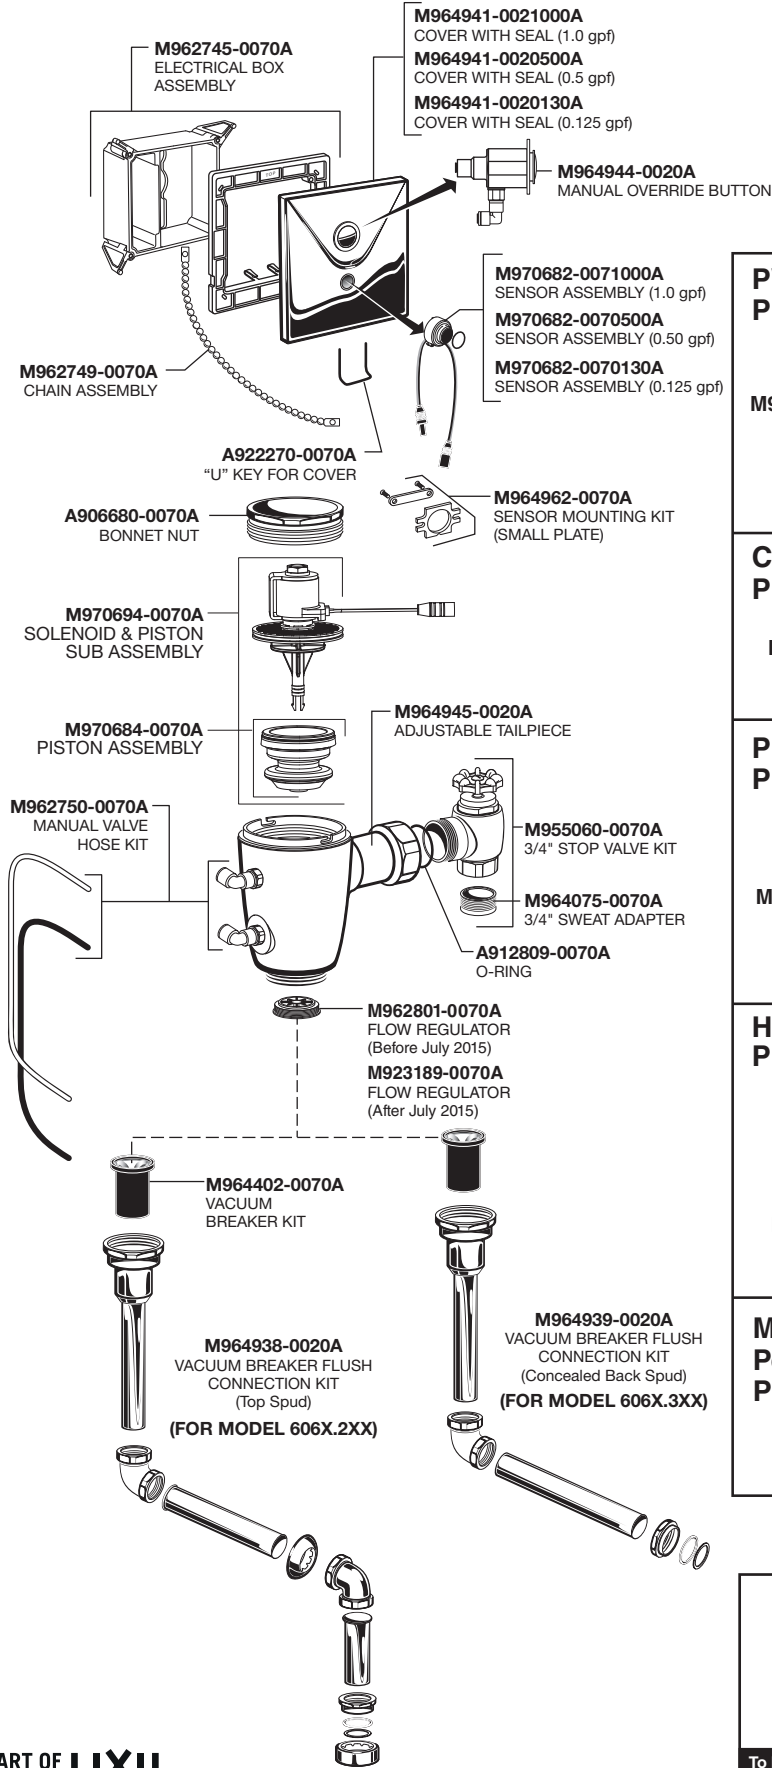

American Standard

Ultima™ Selectronic® Battery Powered Urinal Flush Valve, Piston-Type

MODEL NUMBERS		
606B.X10	606B.X05	606B.X01

PWRX Power Kit PK00.WRK

M950360-0070A
CONNECTOR LOCKING DEVICE

M950361-0070A
PWRX BATTERY PACK

M964455-0070A
BRACKET

CR-P2 Battery Power Kit PK00-CRP

M950360-0070A
CONNECTOR LOCKING DEVICE

A923654-0070A
BATTERY 6V CR-P2

M950514-0070A
BATTERY HOLDER

Plug-In AC PK00.PAC

M950360-0070A
CONNECTOR LOCKING DEVICE

M950338-0070A
POWER SUPPLY

M950399-0070A
SINGLE AC ADAPTER

Hard-Wired AC PK00.HAC

M950360-0070A
CONNECTOR LOCKING DEVICE

M950511-0070A
10' EXTENSION

M950527-0070A
POWER SUPPLY

Multi-AC Power Kit PK00.MAC

M950511-0070A
10' EXTENSION